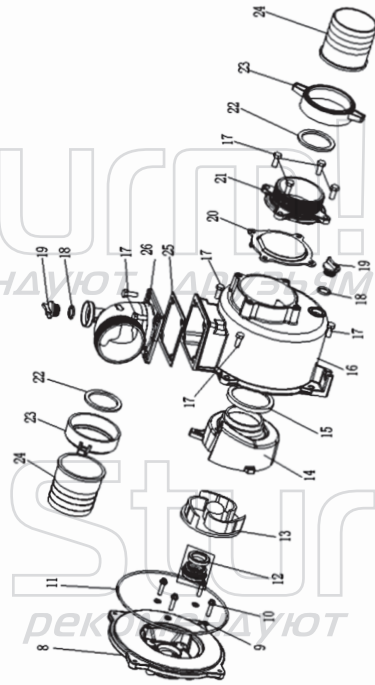

Sturm!
нас рекомендуют друзья