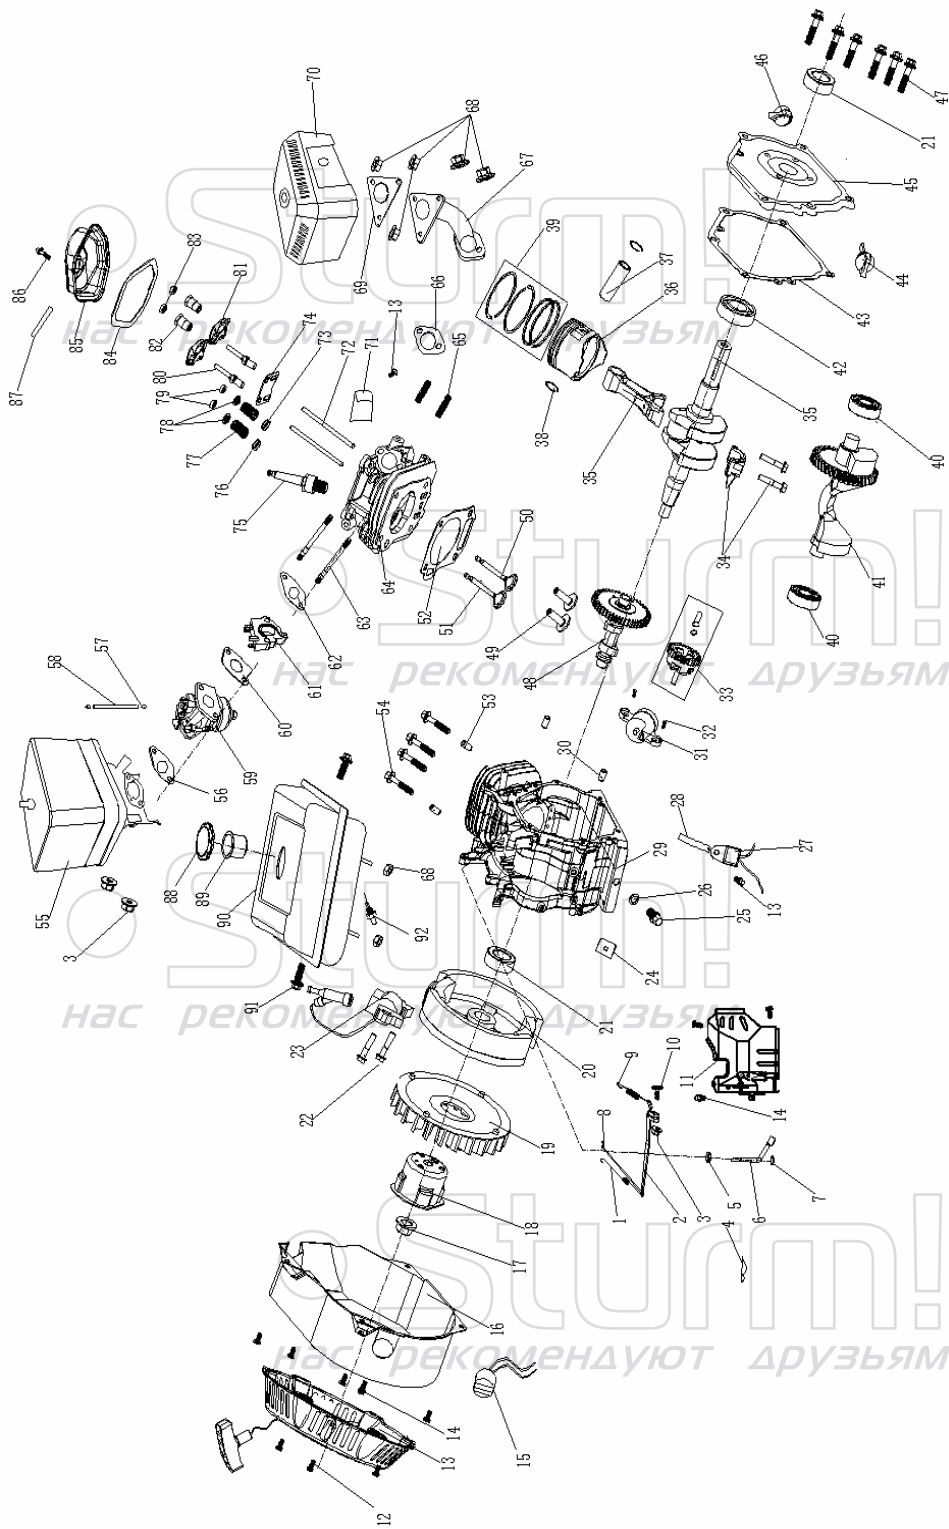

ENGINE FOR BP8703 BP8703TW

NO.	DESCRIPTION	NO.	DESCRIPTION
1	RESET SPRING(THROTTLE VAVLE)	47	BOLT
2	CONTROL ASSEMBLY	48	CAMSHAFT ASSEMBLY
3	NUT	49	VAVLE LIFTER
4	COTTER PIN	50	EXHAUST VAVLE
5	OIL SEAL(GOVERNOR ARM SHAFT)	51	INTAKE VAVLE
6	GOVERNOR ARM	52	GSAKET (CYLINDER HEAD)
7	GASKET (GOVERNOR ARM SHAFT)	53	LOCATION PIN
8	GOVERNING PULL ROD	54	BOLT
9	GOVERNING SPRING	55	AIR CLEANER
10	BOLT	56	GSAKET(AIR CLEANER)
11	OIL CONTROL SET	57	CLAMP (FUEL PIPE)
12	BOLT	58	FUEL PIPE
13	RECOIL STARTER ASSEMBLY	59	CARBURETOR
14	BOLT	60	GSAKET (CARBURETOR)
15	SWITCH	61	INSULATION BOARD (CARBURETOR)
16	WIND SCOOPER	62	GASKET(INTAKE)
17	NUT	63	BOLT
18	STARTING PULLEY	64	CYLINDER HEAD
19	FLY WHEEL	65	BOLT
20	FLY WHEEL SET	66	GASKET(EXHAUST VAVLE)
21	OIL SEAL	67	EXHAUST PIPE
22	BOLT	68	NUT
23	IGNITOR COIL	69	MUFFLER GASKET
24	RUBBER PLUG	70	MUFFLER
25	BOLT	71	WIND SCOOPER (CYLINDER)
26	GASKET(BOLT)	72	VAVLE LIFTER
27	OIL PROTECTOR	73	GASKET (VALVE SPRING SEAT)
28	WIRE CLAMP	74	PLATE PUSH GUIDE
29	CRANK CASE	75	SPARK PLUG
30	LOCATION PIN	76	OIL BAFFLE COVER
31	OIL ALERT	77	VAVLE SPRING
32	BOLT	78	EXHAUST VAVLE SPRING RETAINER
33	GOVERNOR GEAR SET	79	VALVE ADJUSTING CAP
34	CONNECTING ROD	80	BOLT
35	CRANKSHAFT	81	VAVLE ROCKER ARM
36	PISTON	82	NUT
37	PISTON PIN	83	NUT
38	CLIP(PISTON PIN)	84	GASKET(CYLINDER HEAD)
39	PISTON RING	85	CYLINDER HEAD
40	BEARING	86	ASSEMBLY BOLT (CLINDER HEAD COVER)
41	TRUNNION SHAFT	87	WASTE PIPE
42	BEARING 6207	88	FUEL TANK CAP
43	GSAKET (CRANKSHAFT)	89	FUEL FILTER
44	OIL GUAGE SET	90	FUEL TANK
45	CRANKCASE COVER	91	BOLT
46	OIL PLUG	92	NOZZLE OUTLET