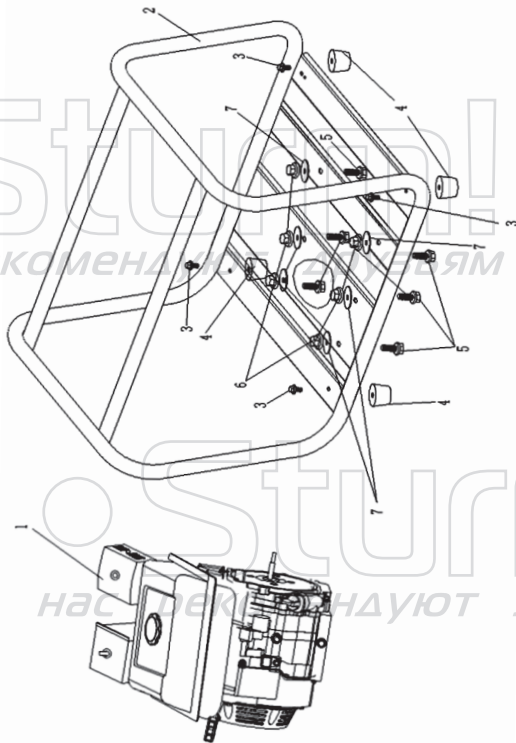

Sturm!
нас рекомендуют друзья